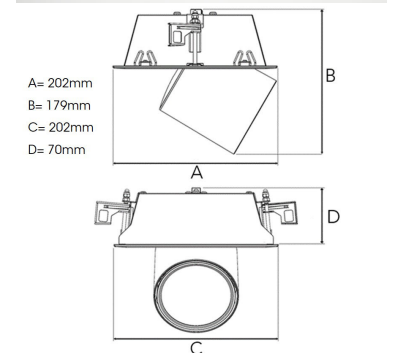

TECHNICAL SPECIFICATION

Product Code	306-521-20
Colour	Black
Control	On/off
CRI light colour	930 (BBBL)
Delivered lumen output lm	2700
Driver	Stand alone, included
EEL	E
Light distribution	Medium
Lightsource	LED COB
Mains input voltage	220-240 V
Measurements A	202
Measurements B	179
Measurements C	202
Measurements D	70
Mounting	Recessed
Position	360°/60°
Lifetime	L80 B10, 50.000h
Protection	IP 20, class III
Sawing instructions x	177
Sawing instructions y	191
Start Time	Instant
System power W	22
Unit	mm
Weight	1.1

Spot	Medium	Flood	Wide Flood
14°	27°	38°	56°
m	φ	m	φ
1.0	0.25	1.0	0.48
2.0	0.49	2.0	0.95
3.0	0.74	3.0	1.43
1.0	0.25	1.0	0.69
2.0	0.49	2.0	1.39
3.0	0.74	3.0	2.08
1.0	0.25	1.0	1.07
2.0	0.49	2.0	2.14
3.0	0.74	3.0	3.22

177 x 191mm