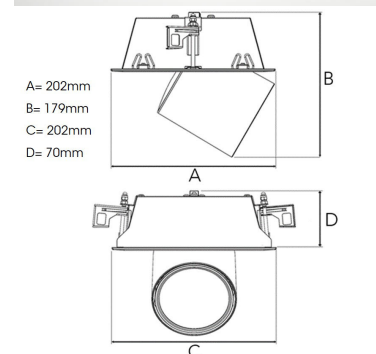

TECHNICAL SPECIFICATION

Product Code	306-521-10
Colour	White
Control	On/off
CRI light colour	930 (BBBL)
Delivered lumen output lm	2700
Driver	Stand alone, included
EEL	E
Light distribution	Medium
Lightsource	LED COB
Mains input voltage	220-240V
Measurements A	202
Measurements B	70
Measurements C	202
Measurements D	179
Mounting	Recessed
Position	360°/60°
Lifetime	L80 B10 50.000h
Protection	IP 20, class III
Sawing instructions unit	mm
Sawing instructions x	177
Sawing instructions y	191
Start Time	Instant
System power W	21
Unit	mm
Weight	1,1

Spot	Medium	Flood	Wide Flood				
	14°	27°	38°	56°			
m	ø	m	ø	m	ø		
1.0	0.25	1.0	0.48	1.0	0.69	1.0	1.07
2.0	0.49	2.0	0.95	2.0	1.39	2.0	2.14
3.0	0.74	3.0	1.43	3.0	2.08	3.0	3.22

177 x 191mm