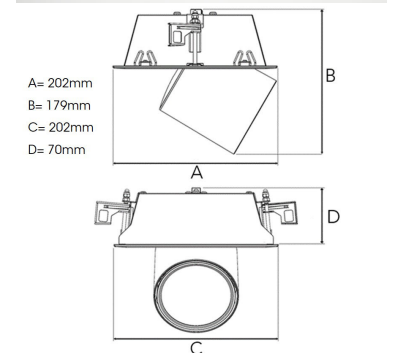

## TECHNICAL SPECIFICATION

Product Code	306-532-30
Colour	Grey
Control	On/off
CRI light colour	930 (BBBL)
Delivered lumen output lm	3780
Driver	Stand alone, included
EEL	E
Light distribution	Flood
Lightsource	LED COB
Mains input voltage	220-240 V
Measurements A	202
Measurements B	179
Measurements C	202
Measurements D	70
Mounting	Recessed
Position	360°/60°
Lifetime	L80 B10, 50.000h
Protection	IP 20, class III
Sawing instructions x	177
Sawing instructions y	191
Start Time	Instant
System power W	32,8
Unit	mm
Weight	1,1

Spot	Medium	Flood	Wide Flood
14°	27°	38°	56°
m	o	m	o
1.0	0.25	1.0	0.48
2.0	0.49	2.0	0.95
3.0	0.74	3.0	1.43
		1.0	0.69
		2.0	1.39
		3.0	2.08
		1.0	1.07
		2.0	2.14
		3.0	3.22

177 x 191mm