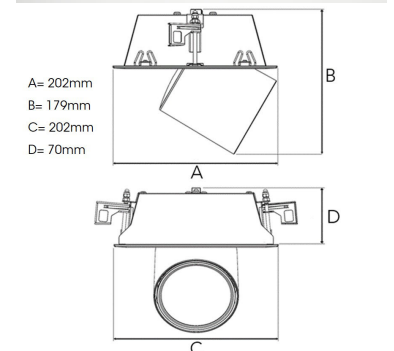

TECHNICAL SPECIFICATION

Product Code	306-532-20
Colour	Black
Control	On/off
CRI light colour	930 (BBBL)
Delivered lumen output lm	3970
Driver	Stand alone, included
EEL	E
Light distribution	Flood
Lightsource	LED COB
Mains input voltage	220-240 V
Measurements A	202
Measurements B	179
Measurements C	202
Measurements D	70
Mounting	Recessed
Position	360°/60°
Lifetime	L80 B10, 50.000h
Protection	IP 20, class III
Sawing instructions x	177
Sawing instructions y	191
Start Time	Instant
System power W	35
Unit	mm
Weight	1,1

Spot	Medium	Flood	Wide Flood
14°	27°	38°	56°
m	m	m	m
1.0	1.0	1.0	1.0
2.0	2.0	2.0	2.0
3.0	3.0	3.0	3.0
0.25	0.48	0.69	1.07
0.49	0.95	1.39	2.14
0.74	1.43	2.08	3.22

177 x 191mm