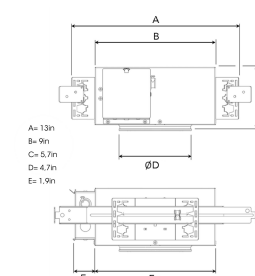

Technical specification

Product Code	315-7512-30
Colour	Grey
Control	0-10 V
CRI light colour	930 (BBBL)
Delivered lumen output lm	1890
Driver	Stand alone, included
Light distribution	Flood
Lightsource	LED COB
Mains input voltage	120-277V
Measurements A	13
Measurements B	9
Measurements C	5,7
Measurements D	4,7
Measurements E	1,9
Mounting	Recessed
Position	360°/40°
Lifetime	L80 B10, 50.000h
Protection	For indoor use only
Sawing instructions diameter	4,4
Sawing instructions unit	inch
Start Time	Instant
System power W	17
Unit	inch

Spot	Medium	Flood	Wide Flood
16°	28°	40°	65°
m	m	m	m
1.0	0.28	0.73	1.28
2.0	0.56	1.46	2.56
3.0	0.83	2.18	3.84

4,4in