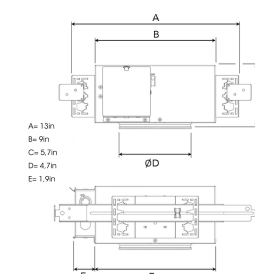

## Technical specification

Product Code	315-7512-20
Colour	Black
Control	0-10 V
CRI light colour	930 (BBBL)
Delivered lumen output lm	1890
Driver	Stand alone, included
Light distribution	Flood
Lightsource	LED COB
Mains input voltage	120-277V
Measurements A	13
Measurements B	9
Measurements C	5,7
Measurements D	4,7
Measurements E	1,9
Mounting	Recessed
Position	360°/40°
Lifetime	L80 B10, 50.000h
Protection	For indoor use only
Sawing instructions diameter	4,4
Sawing instructions unit	inch
Start Time	Instant
System power W	17
Unit	inch

Spot	Medium	Flood	Wide Flood
16°	28°	40°	65°
m	ø	m	ø
1.0	0.28	1.0	0.73
2.0	0.56	2.0	1.46
3.0	0.83	3.0	2.18
1.0	0.50	1.0	1.28
2.0	1.00	2.0	2.56
3.0	1.51	3.0	3.84

4,4in