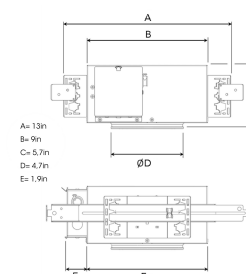

Moon mini NA 2000, 930 (BBBL), Flood, White

ITAB

- ✓ Product is title 24 compatible
- ✓ Discrete and clean looking ceiling
- ✓ Available in various sizes and lumen packages
- ✓ Available in white, black and grey
- ✓ Tilttable and rotating

Technical specification

Product Code	315-7512-10
Colour	White
Control	0-10 V
CRI light colour	930 (BBBL)
Delivered lumen output lm	1890
Driver	Stand alone, included
Light distribution	Flood
Lightsource	LED COB
Mains input voltage	120-277V
Measurements A	13
Measurements B	9
Measurements C	5,7
Measurements D	4,7
Measurements E	1,9
Mounting	Recessed
Position	360°/40°
Lifetime	L80 B10, 50.000h
Protection	For indoor use only
Sawing instructions diameter	4,4
Sawing instructions unit	inch
Start Time	Instant
System power W	17
Unit	inch

Spot	Medium	Flood	Wide Flood
16°	28°	40°	65°
m	ø	m	ø
1.0	0.28	1.0	0.73
2.0	0.56	2.0	1.46
3.0	0.83	3.0	2.18
1.0	0.50	1.0	1.28
2.0	1.00	2.0	2.56
3.0	1.51	3.0	3.84

4,4in