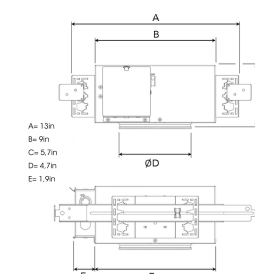

## Technical specification

|                              |                       |
|------------------------------|-----------------------|
| Product Code                 | 315-7511-30           |
| Colour                       | Grey                  |
| Control                      | 0-10 V                |
| CRI light colour             | 930 (BBBL)            |
| Delivered lumen output lm    | 1890                  |
| Driver                       | Stand alone, included |
| Light distribution           | Medium                |
| Lightsource                  | LED COB               |
| Mains input voltage          | 120-277V              |
| Measurements A               | 13                    |
| Measurements B               | 9                     |
| Measurements C               | 5,7                   |
| Measurements D               | 4,7                   |
| Measurements E               | 1,9                   |
| Mounting                     | Recessed              |
| Position                     | 360°/40°              |
| Lifetime                     | L80 B10, 50.000h      |
| Protection                   | For indoor use only   |
| Sawing instructions diameter | 4,4                   |
| Sawing instructions unit     | inch                  |
| Start Time                   | Instant               |
| System power W               | 17                    |
| Unit                         | inch                  |

| Spot | Medium | Flood | Wide Flood |
|------|--------|-------|------------|
| 16°  | 28°    | 40°   | 65°        |
| m    | ø      | m     | ø          |
| 1.0  | 0.28   | 1.0   | 0.73       |
| 2.0  | 0.56   | 2.0   | 1.46       |
| 3.0  | 0.83   | 3.0   | 2.18       |
| 1.0  | 0.50   | 1.0   | 1.28       |
| 2.0  | 1.00   | 2.0   | 2.56       |
| 3.0  | 1.51   | 3.0   | 3.84       |

4,4in