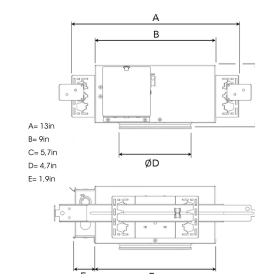

Moon mini NA 2000, 930 (BBBL), Medium, Black

ITAB

- ✓ Product is title 24 compatible
- ✓ Discrete and clean looking ceiling
- ✓ Available in various sizes and lumen packages
- ✓ Available in white, black and grey
- ✓ Tilttable and rotating

Technical specification

Product Code	315-7511-20
Colour	Black
Control	0-10 V
CRI light colour	930 (BBBL)
Delivered lumen output lm	1890
Driver	Stand alone, included
Light distribution	Medium
Lightsource	LED COB
Mains input voltage	120-277V
Measurements A	13
Measurements B	9
Measurements C	5,7
Measurements D	4,7
Measurements E	1,9
Mounting	Recessed
Position	360°/40°
Lifetime	L80 B10, 50.000h
Protection	For indoor use only
Sawing instructions diameter	4,4
Sawing instructions unit	inch
Start Time	Instant
System power W	17
Unit	inch

Spot	Medium	Flood	Wide Flood
16°	28°	40°	65°
m	ø	m	ø
1.0	0.28	1.0	0.73
2.0	0.56	2.0	1.46
3.0	0.83	3.0	2.18
1.0	0.50	1.0	1.28
2.0	1.00	2.0	2.56
3.0	1.51	3.0	3.84

4,4in