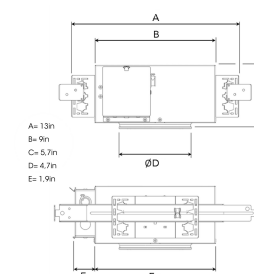

Moon mini NA 2000, 930 (BBBL), Medium, White

ITAB

- ✓ Product is title 24 compatible
- ✓ Discrete and clean looking ceiling
- ✓ Available in various sizes and lumen packages
- ✓ Available in white, black and grey
- ✓ Tilttable and rotating

Technical specification

Product Code	315-7511-10
Colour	White
Control	0-10 V
CRI light colour	930 (BBBL)
Delivered lumen output lm	1890
Driver	Stand alone, included
Light distribution	Medium
Lightsource	LED COB
Mains input voltage	120-277V
Measurements A	13
Measurements B	9
Measurements C	5,7
Measurements D	4,7
Measurements E	1,9
Mounting	Recessed
Position	360°/40°
Lifetime	L80 B10, 50.000h
Protection	For indoor use only
Sawing instructions diameter	4,4
Sawing instructions unit	inch
Start Time	Instant
System power W	17
Unit	inch

Spot	Medium	Flood	Wide Flood
16°	28°	40°	65°
m	ø	m	ø
1.0	0.28	1.0	0.73
2.0	0.56	2.0	1.46
3.0	0.83	3.0	2.18
1.0	0.50	1.0	1.28
2.0	1.00	2.0	2.56
3.0	1.51	3.0	3.84

4,4in