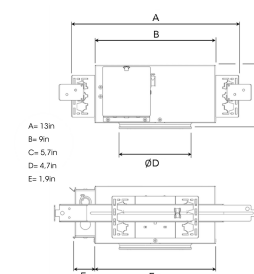

Moon mini NA 2000, 930 (BBBL), Spot, Grey

ITAB

- ✓ Product is title 24 compatible
- ✓ Discrete and clean looking ceiling
- ✓ Available in various sizes and lumen packages
- ✓ Available in white, black and grey
- ✓ Tilttable and rotating

Technical specification

Product Code	315-7510-30
Colour	Grey
Control	0-10 V
CRI light colour	930 (BBBL)
Delivered lumen output lm	1890
Driver	Stand alone, included
Light distribution	Spot
Lightsource	LED COB
Mains input voltage	120-277V
Measurements A	13
Measurements B	9
Measurements C	5,7
Measurements D	4,7
Measurements E	1,9
Mounting	Recessed
Position	360°/40°
Lifetime	L80 B10, 50.000h
Protection	For indoor use only
Sawing instructions diameter	4,4
Sawing instructions unit	inch
Start Time	Instant
System power W	17
Unit	inch

Spot	Medium	Flood	Wide Flood
16°	28°	40°	65°
m	ø	m	ø
1.0	0.28	1.0	0.73
2.0	0.56	2.0	1.46
3.0	0.83	3.0	2.18
1.0	0.50	1.0	1.28
2.0	1.00	2.0	2.56
3.0	1.51	3.0	3.84

4,4in