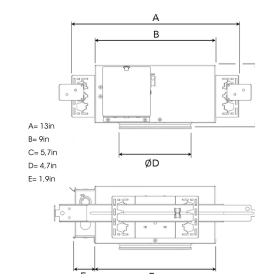

Moon mini NA 2000, 930 (BBBL), Spot, Black

ITAB

- ✓ Product is title 24 compatible
- ✓ Discrete and clean looking ceiling
- ✓ Available in various sizes and lumen packages
- ✓ Available in white, black and grey
- ✓ Tilttable and rotating

Technical specification

Product Code	315-7510-20
Colour	Black
Control	0-10 V
CRI light colour	930 (BBBL)
Delivered lumen output lm	1890
Driver	Stand alone, included
Light distribution	Spot
Lightsource	LED COB
Mains input voltage	120-277V
Measurements A	13
Measurements B	9
Measurements C	5,7
Measurements D	4,7
Measurements E	1,9
Mounting	Recessed
Position	360°/40°
Lifetime	L80 B10, 50.000h
Protection	For indoor use only
Sawing instructions diameter	4,4
Sawing instructions unit	inch
Start Time	Instant
System power W	17
Unit	inch

Spot	Medium	Flood	Wide Flood
16°	28°	40°	65°
m	ø	m	ø
1.0	0.28	1.0	0.73
2.0	0.56	2.0	1.46
3.0	0.83	3.0	2.18
1.0	0.50	1.0	1.28
2.0	1.00	2.0	2.56
3.0	1.51	3.0	3.84

4,4in