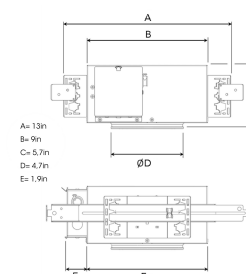

Moon mini NA 2000, 930 (BBBL), Spot, White

ITAB

- ✓ Product is title 24 compatible
- ✓ Discrete and clean looking ceiling
- ✓ Available in various sizes and lumen packages
- ✓ Available in white, black and grey
- ✓ Tilttable and rotating

Technical specification

Product Code	315-7510-10
Colour	White
Control	0-10 V
CRI light colour	930 (BBBL)
Delivered lumen output lm	1890
Driver	Stand alone, included
Light distribution	Spot
Lightsource	LED COB
Mains input voltage	120-277V
Measurements A	13
Measurements B	9
Measurements C	5,7
Measurements D	4,7
Measurements E	1,9
Mounting	Recessed
Position	360°/40°
Lifetime	L80 B10, 50.000h
Protection	For indoor use only
Sawing instructions diameter	4,4
Sawing instructions unit	inch
Start Time	Instant
System power W	17
Unit	inch

Spot	Medium	Flood	Wide Flood
16°	28°	40°	65°
m	ø	m	ø
1.0	0.28	1.0	0.73
2.0	0.56	2.0	1.46
3.0	0.83	3.0	2.18
1.0	0.50	1.0	1.28
2.0	1.00	2.0	2.56
3.0	1.51	3.0	3.84

4,4in