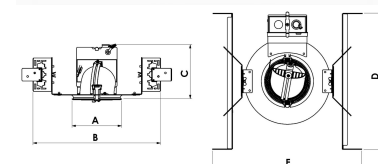

TECHNICAL SPECIFICATION

Product Code	296-7502-30
Colour	Grey
Control	0-10 V
CRI light colour	930 (BBBL)
Delivered lumen output lm	1380
Driver	Stand alone, included
Light distribution	Flood
Lightsource	LED COB
Mains input voltage	120-277V
Measurements A	5,3
Measurements B	13,6
Measurements C	5,8
Measurements D	14,5
Measurements E	15,9
Mounting	Recessed
Position	360°/60°
Lifetime	L80 B10, 50.000h
Protection	For indoor use only
Sawing instructions diameter	4,89
Sawing instructions unit	inch
Start Time	Instant
System power W	12
Unit	inch

A= 5.3in B= 13.6in C= 5.8in D= 14.5in E= 15.9in

Spot	Medium	Flood	Wide Flood
16°	28°	40°	65°
m	ø	m	ø
1.0	0.28	1.0	0.50
2.0	0.56	2.0	1.00
3.0	0.83	3.0	1.51
1.0	0.73	1.0	1.28
2.0	1.46	2.0	2.56
3.0	2.18	3.0	3.84