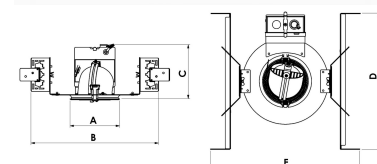

TECHNICAL SPECIFICATION

Product Code	296-7502-20
Colour	Black
Control	0-10 V
CRI light colour	930 (BBBL)
Delivered lumen output lm	1380
Driver	Stand alone, included
Light distribution	Flood
Lightsource	LED COB
Mains input voltage	120-277V
Measurements A	5,3
Measurements B	13,6
Measurements C	5,8
Measurements D	14,5
Measurements E	15,9
Mounting	Recessed
Position	360°/60°
Lifetime	L80 B10, 50.000h
Protection	For indoor use only
Sawing instructions diameter	4,89
Sawing instructions unit	inch
Start Time	Instant
System power W	12
Unit	inch

A= 5.3in B= 13.6in C= 5.8in D= 14.5in E= 15.9in

Spot	Medium	Flood	Wide Flood
16°	28°	40°	65°
m	ø	m	ø
1.0	0.28	1.0	0.50
2.0	0.56	2.0	1.00
3.0	0.83	3.0	1.51
1.0	0.28	1.0	0.73
2.0	0.56	2.0	1.46
3.0	0.83	3.0	2.18
1.0	0.28	1.0	1.28
2.0	0.56	2.0	2.56
3.0	0.83	3.0	3.84