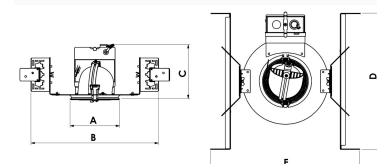

# AMBER MINI NA 1500, 930 (BBBL), FLOOD, WHITE

ITAB

- ✓ Product is title 24 compatible
- ✓ Discrete and clean looking ceiling
- ✓ Available in various sizes and lumen packages
- ✓ Available in white, black and grey
- ✓ Retractable and rotating

## TECHNICAL SPECIFICATION

Product Code	296-7502-10
Colour	White
Control	0-10 V
CRI light colour	930 (BBBL)
Delivered lumen output lm	1380
Driver	Stand alone, included
Light distribution	Flood
Lightsource	LED COB
Mains input voltage	120-277V
Measurements A	5,3
Measurements B	13,6
Measurements C	5,8
Measurements D	14,5
Measurements E	15,9
Mounting	Recessed
Position	360°/60°
Lifetime	L80 B10, 50.000h
Protection	For indoor use only
Sawing instructions diameter	4,89
Sawing instructions unit	inch
Start Time	Instant
System power W	12
Unit	inch

A= 5.3in B= 13.6in C= 5.8in D= 14.5in E= 15.9in

Spot	Medium	Flood	Wide Flood
16°	28°	40°	65°
m	ø	m	ø
1.0	0.28	1.0	0.50
2.0	0.56	2.0	1.00
3.0	0.83	3.0	1.51
1.0	0.73	1.0	1.28
2.0	1.46	2.0	2.56
3.0	2.18	3.0	3.84