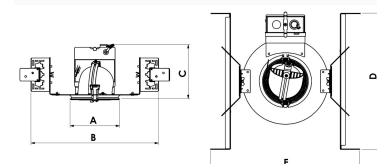

AMBER MINI NA 1500, 930 (BBBL), MEDIUM, GREY

ITAB

- ✓ Product is title 24 compatible
- ✓ Discrete and clean looking ceiling
- ✓ Available in various sizes and lumen packages
- ✓ Available in white, black and grey
- ✓ Retractable and rotating

TECHNICAL SPECIFICATION

Product Code	296-7501-30
Colour	Grey
Control	0-10 V
CRI light colour	930 (BBBL)
Delivered lumen output lm	1380
Driver	Stand alone, included
Light distribution	Medium
Lightsource	LED COB
Mains input voltage	120-277V
Measurements A	5,3
Measurements B	13,6
Measurements C	5,8
Measurements D	14,5
Measurements E	15,9
Mounting	Recessed
Position	360°/60°
Lifetime	L80 B10, 50.000h
Protection	For indoor use only
Sawing instructions diameter	4,89
Sawing instructions unit	inch
Start Time	Instant
System power W	12
Unit	inch

A= 5.3in B= 13.6in C= 5.8in D= 14.5in E= 15.9in

Spot	Medium	Flood	Wide Flood
16°	28°	40°	65°
m	ø	m	ø
1.0	0.28	1.0	0.50
2.0	0.56	2.0	1.00
3.0	0.83	3.0	1.51
1.0	0.73	1.0	1.28
2.0	1.46	2.0	2.56
3.0	2.18	3.0	3.84