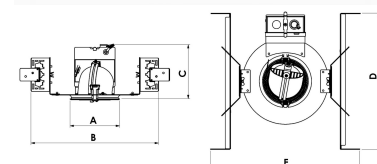

AMBER MINI NA 1500, 930 (BBBL), MEDIUM, BLACK

ITAB

- ✓ Product is title 24 compatible
- ✓ Discrete and clean looking ceiling
- ✓ Available in various sizes and lumen packages
- ✓ Available in white, black and grey
- ✓ Retractable and rotating

TECHNICAL SPECIFICATION

Product Code	296-7501-20
Colour	Black
Control	0-10 V
CRI light colour	930 (BBBL)
Delivered lumen output lm	1380
Driver	Stand alone, included
Light distribution	Medium
Lightsource	LED COB
Mains input voltage	120-277V
Measurements A	5,3
Measurements B	13,6
Measurements C	5,8
Measurements D	14,5
Measurements E	15,9
Mounting	Recessed
Position	360°/60°
Lifetime	L80 B10, 50.000h
Protection	For indoor use only
Sawing instructions diameter	4,89
Sawing instructions unit	inch
Start Time	Instant
System power W	12
Unit	inch

A= 5.3in B= 13.6in C= 5.8in D= 14.5in E= 15.9in

Spot	Medium	Flood	Wide Flood
16°	28°	40°	65°
m	ø	m	ø
1.0	0.28	1.0	0.50
2.0	0.56	2.0	1.00
3.0	0.83	3.0	1.51
1.0	0.73	1.0	1.28
2.0	1.46	2.0	2.56
3.0	2.18	3.0	3.84