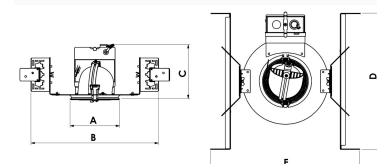

AMBER MINI NA 1500, 930 (BBBL), MEDIUM, WHITE

ITAB

- ✓ Product is title 24 compatible
- ✓ Discrete and clean looking ceiling
- ✓ Available in various sizes and lumen packages
- ✓ Available in white, black and grey
- ✓ Retractable and rotating

TECHNICAL SPECIFICATION

Product Code	296-7501-10
Colour	White
Control	0-10 V
CRI light colour	930 (BBBL)
Delivered lumen output lm	1380
Driver	Stand alone, included
Light distribution	Medium
Lightsource	LED COB
Mains input voltage	120-277V
Measurements A	5,3
Measurements B	13,6
Measurements C	5,8
Measurements D	14,5
Measurements E	15,9
Mounting	Recessed
Position	360°/60°
Lifetime	L80 B10, 50.000h
Protection	For indoor use only
Sawing instructions diameter	4,89
Sawing instructions unit	inch
Start Time	Instant
System power W	12
Unit	inch

A= 5.3in B= 13.6in C= 5.8in D= 14.5in E= 15.9in

Spot	Medium	Flood	Wide Flood
16°	28°	40°	65°
m	ø	m	ø
1.0	0.28	1.0	0.50
2.0	0.56	2.0	1.00
3.0	0.83	3.0	1.51
1.0	0.73	1.0	1.28
2.0	1.46	2.0	2.56
3.0	2.18	3.0	3.84