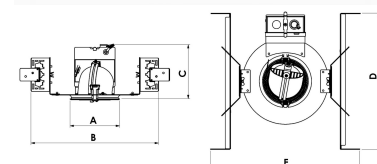

AMBER MINI NA 1500, 930 (BBBL), SPOT, GREY

ITAB

- ✓ Product is title 24 compatible
- ✓ Discrete and clean looking ceiling
- ✓ Available in various sizes and lumen packages
- ✓ Available in white, black and grey
- ✓ Retractable and rotating

TECHNICAL SPECIFICATION

Product Code	296-7500-30
Colour	Grey
Control	0-10 V
CRI light colour	930 (BBBL)
Delivered lumen output lm	1380
Driver	Stand alone, included
Light distribution	Spot
Lightsource	LED COB
Mains input voltage	120-277V
Measurements A	5,3
Measurements B	13,6
Measurements C	5,8
Measurements D	14,5
Measurements E	15,9
Mounting	Recessed
Position	360°/60°
Lifetime	L80 B10, 50.000h
Protection	For indoor use only
Sawing instructions diameter	4,89
Sawing instructions unit	inch
Start Time	Instant
System power W	12
Unit	inch

A= 5.3in B= 13.6in C= 5.8in D= 14.5in E= 15.9in

Spot	Medium	Flood	Wide Flood
16°	28°	40°	65°
m	ø	m	ø
1.0	0.28	1.0	0.50
2.0	0.56	2.0	1.00
3.0	0.83	3.0	1.51
1.0	0.73	1.0	1.28
2.0	1.46	2.0	2.56
3.0	2.18	3.0	3.84