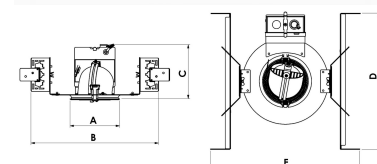

AMBER MINI NA 1500, 930 (BBBL), SPOT, BLACK

ITAB

- ✓ Product is title 24 compatible
- ✓ Discrete and clean looking ceiling
- ✓ Available in various sizes and lumen packages
- ✓ Available in white, black and grey
- ✓ Retractable and rotating

TECHNICAL SPECIFICATION

Product Code	296-7500-20
Colour	Black
Control	0-10 V
CRI light colour	930 (BBBL)
Delivered lumen output lm	1380
Driver	Stand alone, included
Light distribution	Spot
Lightsource	LED COB
Mains input voltage	120-277V
Measurements A	5,3
Measurements B	13,6
Measurements C	5,8
Measurements D	14,5
Measurements E	15,9
Mounting	Recessed
Position	360°/60°
Lifetime	L80 B10, 50.000h
Protection	For indoor use only
Sawing instructions diameter	4,89
Sawing instructions unit	inch
Start Time	Instant
System power W	12
Unit	inch

A= 5.3in B= 13.6in C= 5.8in D= 14.5in E= 15.9in

Spot	Medium	Flood	Wide Flood
16°	28°	40°	65°
m	ø	m	ø
1.0	0.28	1.0	0.50
2.0	0.56	2.0	1.00
3.0	0.83	3.0	1.51
1.0	0.73	1.0	1.28
2.0	1.46	2.0	2.56
3.0	2.18	3.0	3.84