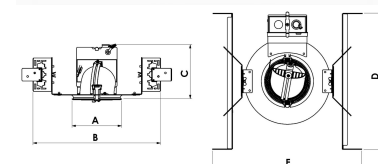

AMBER MINI NA 1500, 930 (BBBL), SPOT, WHITE

ITAB

- ✓ Product is title 24 compatible
- ✓ Discrete and clean looking ceiling
- ✓ Available in various sizes and lumen packages
- ✓ Available in white, black and grey
- ✓ Retractable and rotating

TECHNICAL SPECIFICATION

Product Code	296-7500-10
Colour	White
Control	0-10 V
CRI light colour	930 (BBBL)
Delivered lumen output lm	1380
Driver	Stand alone, included
Light distribution	Spot
Lightsource	LED COB
Mains input voltage	120-277V
Measurements A	5,3
Measurements B	13,6
Measurements C	5,8
Measurements D	14,5
Measurements E	15,9
Mounting	Recessed
Position	360°/60°
Lifetime	L80 B10, 50.000h
Protection	For indoor use only
Sawing instructions diameter	4,89
Sawing instructions unit	inch
Start Time	Instant
System power W	12
Unit	inch

A= 5.3in B= 13.6in C= 5.8in D= 14.5in E= 15.9in

Spot	Medium	Flood	Wide Flood
16°	28°	40°	65°
m	ø	m	ø
1.0	0.28	1.0	0.50
2.0	0.56	2.0	1.00
3.0	0.83	3.0	1.51
1.0	0.73	1.0	1.28
2.0	1.46	2.0	2.56
3.0	2.18	3.0	3.84