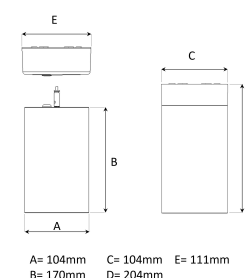

## Technical specification

Product Code	363-03041540199
Colour	Grey
Control	On/off
CRI light colour	930 (BBBL)
Delivered lumen output lm	1305
Driver	Built in
EEL	E
Light distribution	Wide flood
Lightsource	LED COB
Mains input voltage	220-240V
Measurements A	104
Measurements B	170
Measurements C	104
Measurements D	204
Measurements E	111
Mounting	Suspended
Position	Fixed
Lifetime	L80 B10, 50.000h
Protection	IP 20, class I
Start Time	Instant
System power W	8,8
Unit	mm
Weight	1,4

Spot	Medium	Flood	Wide Flood
16°	29°	40°	60°
m	m	m	m
ø	ø	ø	ø
1.0 0.31	1.0 0.52	1.0 0.76	1.0 1.16
2.0 0.62	2.0 1.05	2.0 1.52	2.0 2.32
3.0 0.93	3.0 1.57	3.0 2.28	3.0 3.48