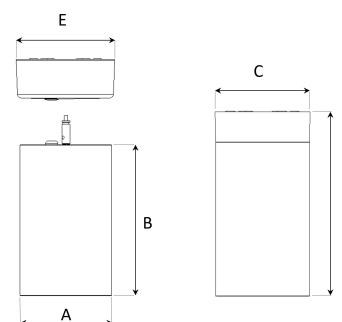

TECHNICAL SPECIFICATION

Product Code	363-710-10
Colour	White
Control	On/off
CRI light colour	930 (BBBL)
Delivered lumen output lm	2700
Driver	Built in
EEL	E
Light distribution	Spot
Lightsource	LED COB
Mains input voltage	120V
Measurements A	4,09
Measurements B	6,69
Measurements C	4,09
Measurements D	8,03
Measurements E	4,37
Mounting	Suspended
Position	Fixed
Lifetime	L80 B10 50.000h
Protection	IP 20, class I
Sawing instructions unit	inch
Start Time	Instant
System power W	21,49
Unit	inch
Weight	3,09 lbs

A= 104mm C= 104mm E= 111mm
B= 170mm D= 204mm

Spot	16°	Medium	29°	Flood	40°	Wide Flood	60°
m	ø	m	ø	m	ø	m	ø
1.0	0.31	1.0	0.52	1.0	0.76	1.0	1.16
2.0	0.62	2.0	1.05	2.0	1.52	2.0	2.32
3.0	0.93	3.0	1.57	3.0	2.28	3.0	3.48