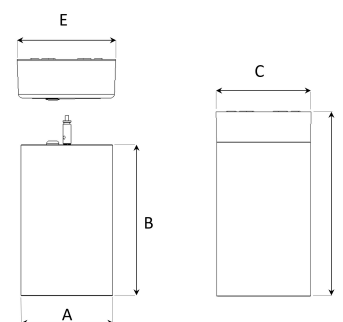

TECHNICAL SPECIFICATION

Product Code	363-711-10
Colour	White
Control	On/off
CRI light colour	930 (BBBL)
Delivered lumen output lm	2700
Driver	Built in
EEL	E
Light distribution	Medium
Lightsource	LED COB
Mains input voltage	120V
Measurements A	4,09
Measurements B	6,69
Measurements C	4,09
Measurements D	8,03
Measurements E	4,37
Mounting	Suspended
Position	Fixed
Lifetime	L80 B10 50.000h
Protection	IP 20, class I
Sawing instructions unit	inch
Start Time	Instant
System power W	21,49
Unit	inch
Weight	3,09 lbs

A= 104mm C= 104mm E= 111mm
B= 170mm D= 204mm

Spot	16°	Medium	29°	Flood	40°	Wide Flood	60°
m	ø	m	ø	m	ø	m	ø
1.0	0.31	1.0	0.52	1.0	0.76	1.0	1.16
2.0	0.62	2.0	1.05	2.0	1.52	2.0	2.32
3.0	0.93	3.0	1.57	3.0	2.28	3.0	3.48