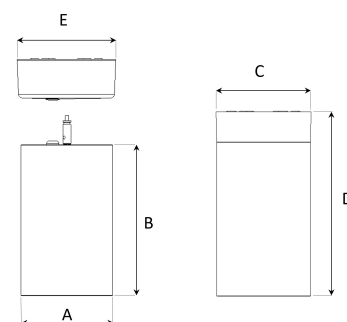

## TECHNICAL SPECIFICATION

Product Code	363-701-20
Colour	Black
Control	On/off
CRI light colour	930 (BBBL)
Delivered lumen output lm	1300
Driver	Built in
EEL	E
Light distribution	Medium
Lightsource	LED COB
Mains input voltage	120V
Measurements A	4,09
Measurements B	6,69
Measurements C	4,09
Measurements D	8,03
Measurements E	4,37
Mounting	Suspended
Position	Fixed
Lifetime	L80 B10 50.000h
Protection	IP 20, class I
Sawing instructions unit	inch
Start Time	Instant
System power W	9,98
Unit	inch
Weight	3,09 lbs

A= 104mm C= 104mm E= 111mm  
B= 170mm D= 204mm

Spot	16°	Medium	29°	Flood	40°	Wide Flood	60°
m	ø	m	ø	m	ø	m	ø
1.0	0.31	1.0	0.52	1.0	0.76	1.0	1.16
2.0	0.62	2.0	1.05	2.0	1.52	2.0	2.32
3.0	0.93	3.0	1.57	3.0	2.28	3.0	3.48