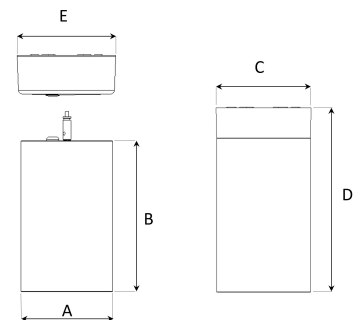

TECHNICAL SPECIFICATION

Product Code	363-03041540199
Colour	Grey
Control	On/off
CRI light colour	930 (BBBL)
Delivered lumen output lm	1300
Driver	Built in
EEL	E
Light distribution	Wide flood
Lightsource	LED COB
Mains input voltage	220-240V
Measurements A	104
Measurements B	170
Measurements C	104
Measurements D	204
Measurements E	111
Mounting	Suspended
Position	Fixed
Lifetime	L80 B10, 50.000h
Protection	IP 20, class I
Start Time	Instant
System power W	9,4
Unit	mm
Weight	1,4

A= 104mm C= 104mm E= 111mm
B= 170mm D= 204mm

Spot	Medium	Flood	Wide Flood
16°	29°	40°	60°
m	ø	m	ø
1.0	0.31	1.0	0.52
2.0	0.62	2.0	1.05
3.0	0.93	3.0	1.57
1.0	0.31	1.0	0.76
2.0	0.62	2.0	1.52
3.0	0.93	3.0	2.28
1.0	0.31	1.0	1.16
2.0	0.62	2.0	2.32
3.0	0.93	3.0	3.48