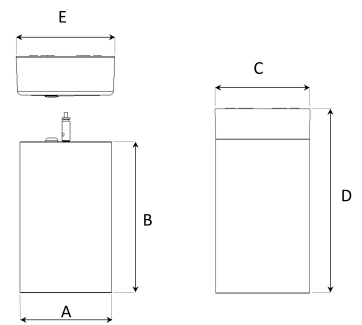

TECHNICAL SPECIFICATION

Product Code	363-02041540199
Colour	Black
Control	On/off
CRI light colour	930 (BBBL)
Delivered lumen output lm	1300
Driver	Built in
EEI	E
Light distribution	Wide flood
Lightsource	LED COB
Mains input voltage	220-240V
Measurements A	104
Measurements B	170
Measurements C	104
Measurements D	204
Measurements E	111
Mounting	Suspended
Position	Fixed
Lifetime	L80 B10, 50.000h
Protection	IP 20, class I
Start Time	Instant
System power W	9,4
Unit	mm
Weight	1,4

A= 104mm C= 104mm E= 111mm
B= 170mm D= 204mm

Spot	Medium	Flood	Wide Flood
16°	29°	40°	60°
m	m	m	m
1.0	1.0	1.0	1.0
2.0	2.0	2.0	2.0
3.0	3.0	3.0	3.0
0.31	0.52	0.76	1.16
0.62	1.05	1.52	2.32
0.93	1.57	2.28	3.48