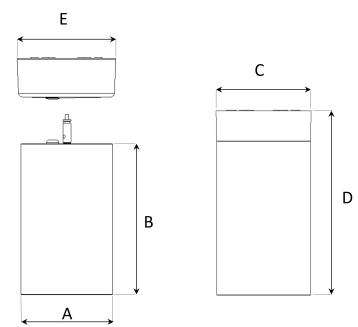

TECHNICAL SPECIFICATION

Product Code	363-01041540199
Colour	White
Control	On/off
CRI light colour	930 (BBBL)
Delivered lumen output lm	1300
Driver	Built in
EEI	E
Light distribution	Wide flood
Lightsource	LED COB
Mains input voltage	220-240V
Measurements A	104
Measurements B	170
Measurements C	104
Measurements D	204
Measurements E	111
Mounting	Suspended
Position	Fixed
Lifetime	L80 B10, 50.000h
Protection	IP 20, class I
Start Time	Instant
System power W	9,4
Unit	mm
Weight	1,4

A= 104mm C= 104mm E= 111mm
B= 170mm D= 204mm

Spot	16°	Medium	29°	Flood	40°	Wide Flood	60°
m	0	m	0	m	0	m	0
1.0	0.31	1.0	0.52	1.0	0.76	1.0	1.16
2.0	0.62	2.0	1.05	2.0	1.52	2.0	2.32
3.0	0.93	3.0	1.57	3.0	2.28	3.0	3.48