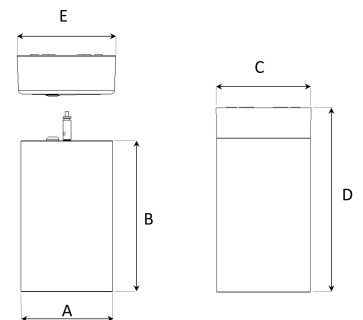

TECHNICAL SPECIFICATION

Product Code	363-03071540199
Colour	Grey
Control	On/off
CRI light colour	930 (BBBL)
Delivered lumen output lm	2700
Driver	Built in
EEL	E
Light distribution	Wide flood
Lightsource	LED COB
Mains input voltage	220-240V
Measurements A	104
Measurements B	170
Measurements C	104
Measurements D	204
Measurements E	111
Mounting	Suspended
Position	Fixed
Lifetime	L80 B10, 50.000h
Protection	IP 20, class I
Start Time	Instant
System power W	20,7
Unit	mm
Weight	1,4

A= 104mm C= 104mm E= 111mm
B= 170mm D= 204mm

Spot	16°		Medium	29°		Flood	40°		Wide Flood	60°	
	m	ø		m	ø		m	ø		m	ø
1.0	0.31	1.0	0.52	1.0	0.76	1.0	1.16	1.0	1.16	1.0	1.16
2.0	0.62	2.0	1.05	2.0	1.52	2.0	2.32	2.0	2.32	2.0	2.32
3.0	0.93	3.0	1.57	3.0	2.28	3.0	3.48	3.0	3.48	3.0	3.48