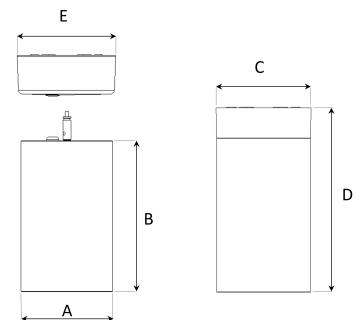

TECHNICAL SPECIFICATION

Product Code	363-03071510199
Colour	Grey
Control	On/off
CRI light colour	930 (BBBL)
Delivered lumen output lm	2700
Driver	Built in
EEL	E
Light distribution	Spot
Lightsource	LED COB
Mains input voltage	220-240V
Measurements A	104
Measurements B	170
Measurements C	104
Measurements D	204
Measurements E	111
Mounting	Suspended
Position	Fixed
Lifetime	L80 B10, 50.000h
Protection	IP 20, class I
Start Time	Instant
System power W	20,7
Unit	mm
Weight	1,4

A= 104mm C= 104mm E= 111mm
B= 170mm D= 204mm

Spot		Medium		Flood		Wide Flood	
16°		29°		40°		60°	
m	ø	m	ø	m	ø	m	ø
1.0	0.31	1.0	0.52	1.0	0.76	1.0	1.16
2.0	0.62	2.0	1.05	2.0	1.52	2.0	2.32
3.0	0.93	3.0	1.57	3.0	2.28	3.0	3.48