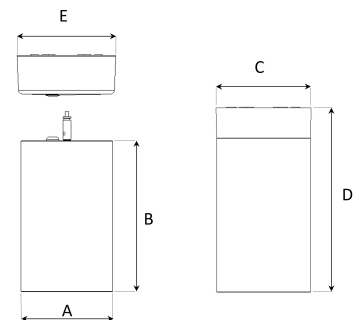

TECHNICAL SPECIFICATION

Product Code	363-02071510199
Colour	Black
Control	On/off
CRI light colour	930 (BBBL)
Delivered lumen output lm	2700
Driver	Built in
EEL	E
Light distribution	Spot
Lightsource	LED COB
Mains input voltage	220-240V
Measurements A	104
Measurements B	170
Measurements C	104
Measurements D	204
Measurements E	111
Mounting	Suspended
Position	Fixed
Lifetime	L80 B10, 50.000h
Protection	IP 20, class I
Start Time	Instant
System power W	20,7
Unit	mm
Weight	1,4

A= 104mm C= 104mm E= 111mm
 B= 170mm D= 204mm

Spot		Medium		Flood		Wide Flood	
16°		29°		40°		60°	
m	ø	m	ø	m	ø	m	ø
1.0	0.31	1.0	0.52	1.0	0.76	1.0	1.16
2.0	0.62	2.0	1.05	2.0	1.52	2.0	2.32
3.0	0.93	3.0	1.57	3.0	2.28	3.0	3.48