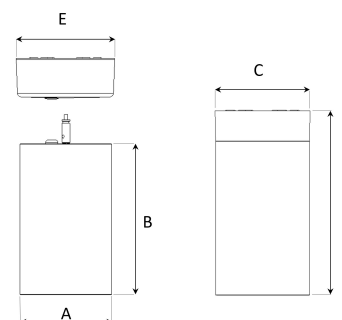

TECHNICAL SPECIFICATION

Product Code	363-03041530199
Colour	Grey
Control	On/off
CRI light colour	930 (BBBL)
Delivered lumen output lm	1300
Driver	Built in
EEL	E
Light distribution	Flood
Lightsource	LED COB
Mains input voltage	220-240V
Measurements A	104
Measurements B	170
Measurements C	104
Measurements D	204
Measurements E	111
Mounting	Suspended
Position	Fixed
Lifetime	L80 B10, 50.000h
Protection	IP 20, class I
Start Time	Instant
System power W	9,4
Unit	mm
Weight	1,4

A= 104mm C= 104mm E= 111mm
B= 170mm D= 204mm

Spot	Medium	Flood	Wide Flood
16°	29°	40°	60°
m	ø	m	ø
1.0	0.31	1.0	0.52
2.0	0.62	2.0	1.05
3.0	0.93	3.0	1.57
1.0	0.31	1.0	0.76
2.0	0.62	2.0	1.52
3.0	0.93	3.0	2.28
1.0	0.31	1.0	1.16
2.0	0.62	2.0	2.32
3.0	0.93	3.0	3.48