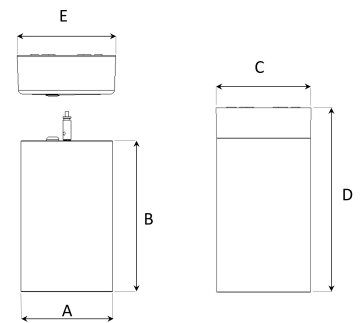

TECHNICAL SPECIFICATION

Product Code	363-02041530199
Colour	White
Control	On/off
CRI light colour	930 (BBBL)
Delivered lumen output lm	1300
Driver	Built in
EEL	E
Light distribution	Flood
Lightsource	LED COB
Mains input voltage	220-240V
Measurements A	104
Measurements B	170
Measurements C	104
Measurements D	204
Measurements E	111
Mounting	Suspended
Position	Fixed
Lifetime	L80 B10 50.000h
Protection	IP 20, class I
Start Time	Instant
System power W	9,4
Unit	mm
Weight	1,4

A= 104mm C= 104mm E= 111mm
B= 170mm D= 204mm

Spot	16°		29°		40°		60°	
	m	ø	m	ø	m	ø	m	ø
1.0	0.31	1.0	0.52	1.0	0.76	1.0	1.16	
2.0	0.62	2.0	1.05	2.0	1.52	2.0	2.32	
3.0	0.93	3.0	1.57	3.0	2.28	3.0	3.48	