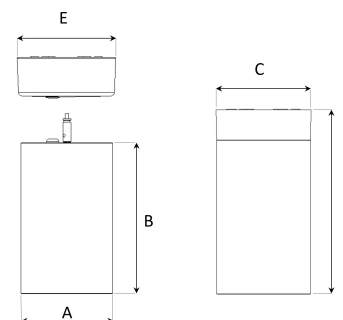

## TECHNICAL SPECIFICATION

Product Code	363-01041530199
Colour	White
Control	On/off
CRI light colour	930 (BBBL)
Delivered lumen output lm	1300
Driver	Built in
EEL	E
Light distribution	Flood
Lightsource	LED COB
Mains input voltage	220-240V
Measurements A	104
Measurements B	170
Measurements C	104
Measurements D	204
Measurements E	111
Mounting	Suspended
Position	Fixed
Lifetime	L80 B10 50.000h
Protection	IP 20, class I
Start Time	Instant
System power W	9,4
Unit	mm
Weight	1,4

A= 104mm    C= 104mm    E= 111mm  
 B= 170mm    D= 204mm

Spot	16°		Medium		29°		Flood		40°		Wide Flood		60°	
	m	ø	m	ø	m	ø	m	ø	m	ø	m	ø	m	ø
1.0		0.31	1.0	0.52	1.0	0.76	1.0	1.16	1.0	1.16	1.0	1.16	1.0	1.16
2.0		0.62	2.0	1.05	2.0	1.52	2.0	2.32	2.0	2.32	2.0	2.32	2.0	2.32
3.0		0.93	3.0	1.57	3.0	2.28	3.0	3.48	3.0	3.48	3.0	3.48	3.0	3.48