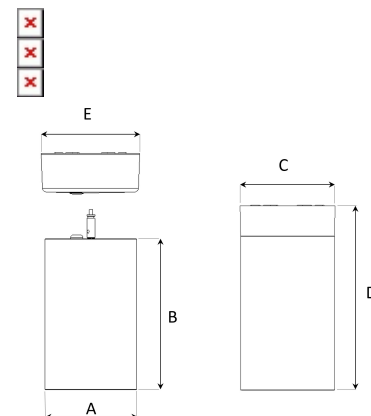

## TECHNICAL SPECIFICATION

|                           |                 |
|---------------------------|-----------------|
| Product Code              | 363-02041520199 |
| Colour                    | Black           |
| Control                   | On/off          |
| CRI light colour          | 930 (BBBL)      |
| Delivered lumen output lm | 1300            |
| Driver                    | Built in        |
| EEL                       | E               |
| Light distribution        | Medium          |
| Lightsource               | LED COB         |
| Mains input voltage       | 220-240V        |
| Measurements A            | 104             |
| Measurements B            | 170             |
| Measurements C            | 104             |
| Measurements D            | 204             |
| Measurements E            | 111             |
| Mounting                  | Suspended       |
| Position                  | Fixed           |
| Lifetime                  | L80 B10 50.000h |
| Protection                | IP 20, class I  |
| Start Time                | Instant         |
| System power W            | 9,4             |
| Unit                      | mm              |
| Weight                    | 1,4             |

A= 104mm C= 104mm E= 111mm  
B= 170mm D= 204mm

| Spot | 16°  |   | Medium |      | 29° |      | Flood |      | 40° |      | Wide Flood |      | 60° |      |
|------|------|---|--------|------|-----|------|-------|------|-----|------|------------|------|-----|------|
|      | m    | ø | m      | ø    | m   | ø    | m     | ø    | m   | ø    | m          | ø    | m   | ø    |
| 1.0  | 0.31 |   | 1.0    | 0.52 | 1.0 | 0.76 | 1.0   | 1.16 | 1.0 | 1.16 | 1.0        | 1.16 | 1.0 | 1.16 |
| 2.0  | 0.62 |   | 2.0    | 1.05 | 2.0 | 1.52 | 2.0   | 2.32 | 2.0 | 2.32 | 2.0        | 2.32 | 2.0 | 2.32 |
| 3.0  | 0.93 |   | 3.0    | 1.57 | 3.0 | 2.28 | 3.0   | 3.48 | 3.0 | 3.48 | 3.0        | 3.48 | 3.0 | 3.48 |