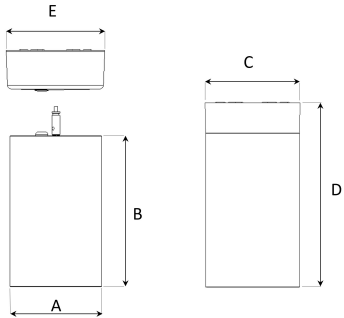

TECHNICAL SPECIFICATION

Product Code	363-01041520199
Colour	White
Control	On/off
CRI light colour	930 (BBBL)
Delivered lumen output lm	1300
Driver	Built in
EEL	E
Light distribution	Medium
Lightsource	LED COB
Mains input voltage	220-240V
Measurements A	104
Measurements B	170
Measurements C	104
Measurements D	204
Measurements E	111
Mounting	Suspended
Position	Fixed
Lifetime	L80 B10 50.000h
Protection	IP 20, class I
Start Time	Instant
System power W	9,4
Unit	mm
Weight	1,4

A= 104mm C= 104mm E= 111mm
 B= 170mm D= 204mm

Spot	16°		Medium		29°		Flood		40°		Wide Flood		60°	
	m	ø	m	ø	m	ø	m	ø	m	ø	m	ø	m	ø
1.0		0.31	1.0	0.52	1.0	0.76	1.0	1.16	1.0	1.16	1.0	1.16	1.0	1.16
2.0		0.62	2.0	1.05	2.0	1.52	2.0	2.32	2.0	2.32	2.0	2.32	2.0	2.32
3.0		0.93	3.0	1.57	3.0	2.28	3.0	3.48	3.0	3.48	3.0	3.48	3.0	3.48