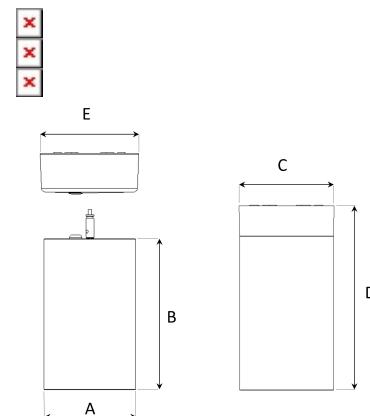

TECHNICAL SPECIFICATION

Product Code	363-02041510199
Colour	Black
Control	On/off
CRI light colour	930 (BBBL)
Delivered lumen output lm	1300
Driver	Built in
EEL	E
Light distribution	Spot
Lightsource	LED COB
Mains input voltage	220-240V
Measurements A	104
Measurements B	170
Measurements C	104
Measurements D	204
Measurements E	111
Mounting	Suspended
Position	Fixed
Lifetime	L80 B10 50.000h
Protection	IP 20, class I
Start Time	Instant
System power W	9,4
Unit	mm
Weight	1,4

A= 104mm C= 104mm E= 111mm
B= 170mm D= 204mm

Spot		Medium		Flood		Wide Flood	
16°		29°		40°		60°	
m	ø	m	ø	m	ø	m	ø
1.0	0.31	1.0	0.52	1.0	0.76	1.0	1.16
2.0	0.62	2.0	1.05	2.0	1.52	2.0	2.32
3.0	0.93	3.0	1.57	3.0	2.28	3.0	3.48