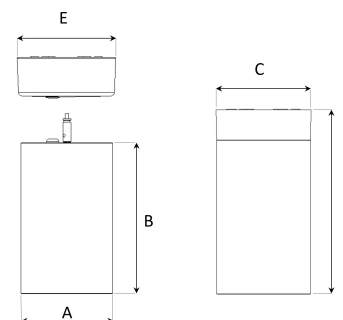

## TECHNICAL SPECIFICATION

Product Code	363-01041510199
Colour	White
Control	On/off
CRI light colour	930 (BBBL)
Delivered lumen output lm	1300
Driver	Built in
EEL	E
Light distribution	Spot
Lightsource	LED COB
Mains input voltage	220-240V
Measurements A	104
Measurements B	170
Measurements C	104
Measurements D	204
Measurements E	111
Mounting	Suspended
Position	Fixed
Lifetime	L80 B10 50.000h
Protection	IP 20, class I
Start Time	Instant
System power W	9,4
Unit	mm
Weight	1,4

A= 104mm B= 170mm C= 104mm D= 204mm E= 111mm

Spot	16°	Medium	29°	Flood	40°	Wide Flood	60°
m	ø	m	ø	m	ø	m	ø
1.0	0.31	1.0	0.52	1.0	0.76	1.0	1.16
2.0	0.62	2.0	1.05	2.0	1.52	2.0	2.32
3.0	0.93	3.0	1.57	3.0	2.28	3.0	3.48