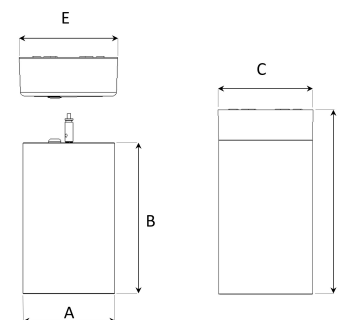

TECHNICAL SPECIFICATION

| | |
|---------------------------|-----------------|
| Product Code | 363-01071530199 |
| Colour | White |
| Control | On/off |
| CRI light colour | 930 (BBBL) |
| Delivered lumen output lm | 2700 |
| Driver | Built in |
| EEL | E |
| Light distribution | Flood |
| Lightsource | LED COB |
| Mains input voltage | 220-240V |
| Measurements A | 104 |
| Measurements B | 170 |
| Measurements C | 104 |
| Measurements D | 204 |
| Measurements E | 111 |
| Mounting | Suspended |
| Position | Fixed |
| Lifetime | L80 B10 50.000h |
| Protection | IP 20, class I |
| Start Time | Instant |
| System power W | 21 |
| Unit | mm |
| Weight | 1,4 |

A= 104mm C= 104mm E= 111mm
B= 170mm D= 204mm

| Spot | 16° | | 29° | | 40° | | 60° | |
|------|------|---|------|---|------|---|------|---|
| | m | ø | m | ø | m | ø | m | ø |
| 1.0 | 0.31 | | 0.52 | | 0.76 | | 1.16 | |
| 2.0 | 0.62 | | 1.05 | | 1.52 | | 2.32 | |
| 3.0 | 0.93 | | 1.57 | | 2.28 | | 3.48 | |