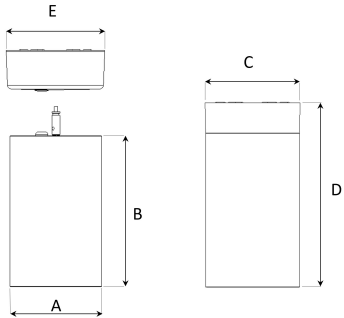

## TECHNICAL SPECIFICATION

Product Code	363-01071520199
Colour	White
Control	On/off
CRI light colour	930 (BBBL)
Delivered lumen output lm	2700
Driver	Built in
EEL	E
Light distribution	Medium
Lightsource	LED COB
Mains input voltage	220-240V
Measurements A	104
Measurements B	170
Measurements C	104
Measurements D	204
Measurements E	111
Mounting	Suspended
Position	Fixed
Lifetime	L80 B10 50.000h
Protection	IP 20, class I
Start Time	Instant
System power W	21
Unit	mm
Weight	1,4

A= 104mm B= 170mm C= 104mm D= 204mm E= 111mm

Spot	16°		Medium 29°		Flood 40°		Wide Flood 60°	
	m	ø	m	ø	m	ø	m	ø
1.0	0.31	0.52	0.76	1.16	1.52	2.32	3.48	
2.0	0.62	1.05	1.52	2.32	3.04	4.64		
3.0	0.93	1.57	2.28	3.48	4.56	6.96		