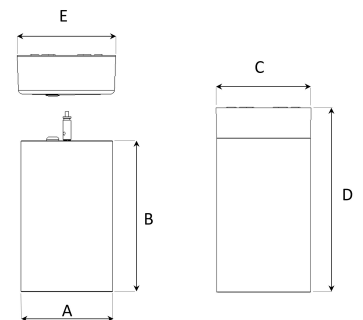

TECHNICAL SPECIFICATION

Product Code	363-712-10
Colour	White
Control	On/off
CRI light colour	930 (BBBL)
Delivered lumen output lm	2700
Driver	Built in
EEL	E
Light distribution	Flood
Lightsource	LED COB
Mains input voltage	120V
Measurements A	4,09
Measurements B	6,69
Measurements C	4,09
Measurements D	8,03
Measurements E	4,37
Mounting	Suspended
Position	Fixed
Lifetime	L80 B10 50.000h
Protection	IP 20, class I
Sawing instructions unit	inch
Start Time	Instant
System power W	21,49
Unit	inch
Weight	3,09 lbs

A= 104mm C= 104mm E= 111mm
B= 170mm D= 204mm

Spot	16°		Medium		29°		Flood		40°		Wide Flood		60°		
m	ø	m	ø	m	ø	m	ø	m	ø	m	ø	m	ø	m	ø
1.0	0.31	1.0	0.52	1.0	0.76	1.0	1.16	1.0	1.16	1.0	1.16	1.0	1.16	1.0	1.16
2.0	0.62	2.0	1.05	2.0	1.52	2.0	2.32	2.0	2.32	2.0	2.32	2.0	2.32	2.0	2.32
3.0	0.93	3.0	1.57	3.0	2.28	3.0	3.48	3.0	3.48	3.0	3.48	3.0	3.48	3.0	3.48