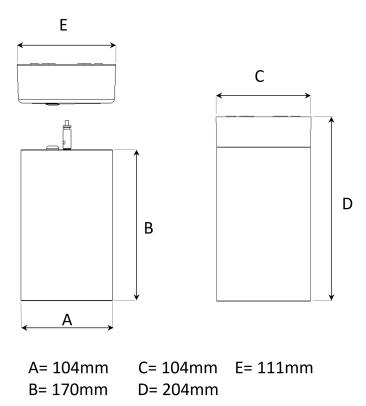

TECHNICAL SPECIFICATION

Product Code	363-700-10
Colour	White
Control	On/off
CRI light colour	930 (BBBL)
Delivered lumen output lm	1300
Driver	Built in
EEL	E
Light distribution	Spot
Lightsource	LED COB
Mains input voltage	120V
Measurements A	4,09
Measurements B	6,69
Measurements C	4,09
Measurements D	8,03
Measurements E	4,37
Mounting	Suspended
Position	Fixed
Lifetime	L80 B10 50.000h
Protection	IP 20, class I
Sawing instructions unit	inch
Start Time	Instant
System power W	9,98
Unit	inch
Weight	3,09 lbs

Spot	16°	Medium	29°	Flood	40°	Wide Flood	60°
m	ø	m	ø	m	ø	m	ø
1.0	0.31	1.0	0.52	1.0	0.76	1.0	1.16
2.0	0.62	2.0	1.05	2.0	1.52	2.0	2.32
3.0	0.93	3.0	1.57	3.0	2.28	3.0	3.48