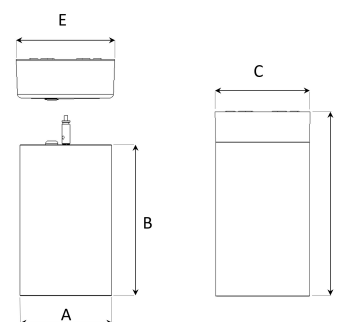

TECHNICAL SPECIFICATION

Product Code	363-701-10
Colour	White
Control	On/off
CRI light colour	930 (BBBL)
Delivered lumen output lm	1300
Driver	Built in
EEL	E
Light distribution	Medium
Lightsource	LED COB
Mains input voltage	120V
Measurements A	4,09
Measurements B	6,69
Measurements C	4,09
Measurements D	8,03
Measurements E	4,37
Mounting	Suspended
Position	Fixed
Lifetime	L80 B10 50.000h
Protection	IP 20, class I
Sawing instructions unit	inch
Start Time	Instant
System power W	9,98
Unit	inch
Weight	3,09 lbs

A= 104mm C= 104mm E= 111mm
B= 170mm D= 204mm

Spot	16°	Medium	29°	Flood	40°	Wide Flood	60°
m	ø	m	ø	m	ø	m	ø
1.0	0.31	1.0	0.52	1.0	0.76	1.0	1.16
2.0	0.62	2.0	1.05	2.0	1.52	2.0	2.32
3.0	0.93	3.0	1.57	3.0	2.28	3.0	3.48