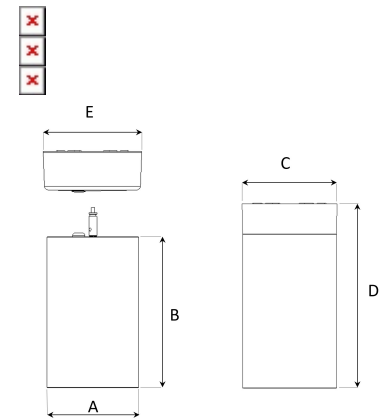

TECHNICAL SPECIFICATION

Product Code	363-701-20
Colour	Black
Control	On/off
CRI light colour	930 (BBBL)
Delivered lumen output lm	1300
Driver	Built in
EEL	E
Light distribution	Medium
Lightsource	LED COB
Mains input voltage	120V
Measurements A	4,09
Measurements B	6,69
Measurements C	4,09
Measurements D	8,03
Measurements E	4,37
Mounting	Suspended
Position	Fixed
Lifetime	L80 B10 50.000h
Protection	IP 20, class I
Sawing instructions unit	inch
Start Time	Instant
System power W	9,98
Unit	inch
Weight	3,09 lbs

A= 104mm C= 104mm E= 111mm
B= 170mm D= 204mm

Spot	Medium	Flood	Wide Flood
16°	29°	40°	60°
m	ø	m	ø
1.0	0.31	1.0	0.52
2.0	0.62	2.0	1.05
3.0	0.93	3.0	1.57
1.0	0.76	1.0	1.16
2.0	1.52	2.0	2.32
3.0	2.28	3.0	3.48