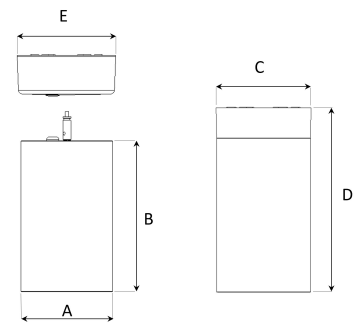

## TECHNICAL SPECIFICATION

Product Code	363-702-10
Colour	White
Control	On/off
CRI light colour	930 (BBBL)
Delivered lumen output lm	1300
Driver	Built in
EEL	E
Light distribution	Flood
Lightsource	LED COB
Mains input voltage	120V
Measurements A	4,09
Measurements B	6,69
Measurements C	4,09
Measurements D	8,03
Measurements E	4,37
Mounting	Suspended
Position	Fixed
Lifetime	L80 B10 50.000h
Protection	IP 20, class I
Sawing instructions unit	inch
Start Time	Instant
System power W	9,98
Unit	inch
Weight	3,09 lbs

A= 104mm C= 104mm E= 111mm  
B= 170mm D= 204mm

Spot	16°		29°		40°		60°	
	m	ø	m	ø	m	ø	m	ø
1.0	0.31		1.0	0.52	1.0	0.76	1.0	1.16
2.0	0.62		2.0	1.05	2.0	1.52	2.0	2.32
3.0	0.93		3.0	1.57	3.0	2.28	3.0	3.48