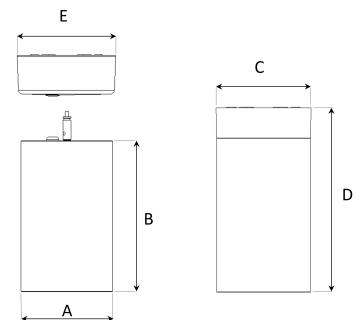

TECHNICAL SPECIFICATION

Product Code	363-702-20
Colour	Black
Control	On/off
CRI light colour	930 (BBBL)
Delivered lumen output lm	1300
Driver	Built in
EEL	E
Light distribution	Flood
Lightsource	LED COB
Mains input voltage	120V
Measurements A	4,09
Measurements B	6,69
Measurements C	4,09
Measurements D	8,03
Measurements E	4,37
Mounting	Suspended
Position	Fixed
Lifetime	L80 B10 50.000h
Protection	IP 20, class I
Sawing instructions unit	inch
Start Time	Instant
System power W	9,98
Unit	inch
Weight	3,09 lbs

A= 104mm B= 170mm C= 104mm D= 204mm E= 111mm

Spot	16°	Medium	29°	Flood	40°	Wide Flood	60°
m	ø	m	ø	m	ø	m	ø
1.0	0.31	1.0	0.52	1.0	0.76	1.0	1.16
2.0	0.62	2.0	1.05	2.0	1.52	2.0	2.32
3.0	0.93	3.0	1.57	3.0	2.28	3.0	3.48