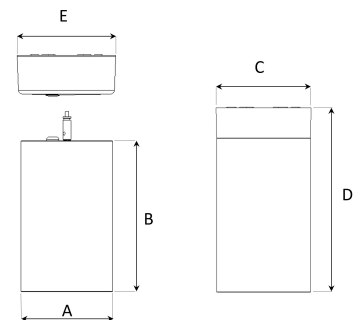

TECHNICAL SPECIFICATION

Product Code	363-03041540199
Colour	Grey
Control	On/off
CRI light colour	930 (BBBL)
Delivered lumen output lm	1305
Driver	Built in
EEL	E
Light distribution	Wide flood
Lightsource	LED COB
Mains input voltage	220-240V
Measurements A	104
Measurements B	170
Measurements C	104
Measurements D	204
Measurements E	111
Mounting	Suspended
Position	Fixed
Lifetime	L80 B10, 50.000h
Protection	IP 20, class I
Start Time	Instant
System power W	8,8
Unit	mm
Weight	1,4

A= 104mm C= 104mm E= 111mm
B= 170mm D= 204mm

Spot	16°	Medium	29°	Flood	40°	Wide Flood	60°
m	ø	m	ø	m	ø	m	ø
1.0	0.31	1.0	0.52	1.0	0.76	1.0	1.16
2.0	0.62	2.0	1.05	2.0	1.52	2.0	2.32
3.0	0.93	3.0	1.57	3.0	2.28	3.0	3.48