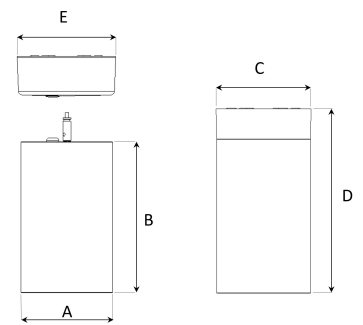

TECHNICAL SPECIFICATION

Product Code	363-02041540199
Colour	Black
Control	On/off
CRI light colour	930 (BBBL)
Delivered lumen output lm	1300
Driver	Built in
EEI	E
Light distribution	Wide flood
Lightsource	LED COB
Mains input voltage	220-240V
Measurements A	104
Measurements B	170
Measurements C	104
Measurements D	204
Measurements E	111
Mounting	Suspended
Position	Fixed
Lifetime	L80 B10, 50.000h
Protection	IP 20, class I
Start Time	Instant
System power W	9,4
Unit	mm
Weight	1,4

A= 104mm C= 104mm E= 111mm
B= 170mm D= 204mm

Spot	Medium	Flood	Wide Flood
16°	29°	40°	60°
m	m	m	m
1.0	1.0	1.0	1.0
2.0	2.0	2.0	2.0
3.0	3.0	3.0	3.0
0.31	0.52	0.76	1.16
0.62	1.05	1.52	2.32
0.93	1.57	2.28	3.48