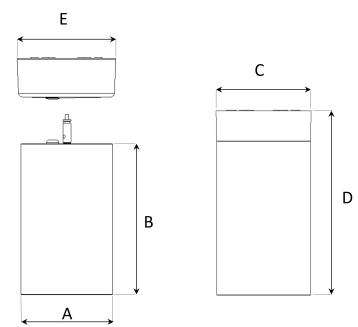

TECHNICAL SPECIFICATION

Product Code	363-01041540199
Colour	White
Control	On/off
CRI light colour	930 (BBBL)
Delivered lumen output lm	1300
Driver	Built in
EEI	E
Light distribution	Wide flood
Lightsource	LED COB
Mains input voltage	220-240V
Measurements A	104
Measurements B	170
Measurements C	104
Measurements D	204
Measurements E	111
Mounting	Suspended
Position	Fixed
Lifetime	L80 B10, 50.000h
Protection	IP 20, class I
Start Time	Instant
System power W	9,4
Unit	mm
Weight	1,4

A= 104mm C= 104mm E= 111mm
 B= 170mm D= 204mm

Spot	16°	Medium	29°	Flood	40°	Wide Flood	60°
m	0	m	0	m	0	m	0
1.0	0.31	1.0	0.52	1.0	0.76	1.0	1.16
2.0	0.62	2.0	1.05	2.0	1.52	2.0	2.32
3.0	0.93	3.0	1.57	3.0	2.28	3.0	3.48